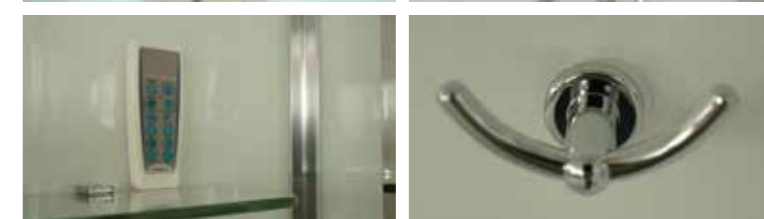

» ПРЕИМУЩЕСТВА / ADVANTAGES

- Безсиликоновая сборка / Silicon-free Assembly
- Шланг силиконовый / Silicone hose
- Штанга (держатель ручной лейки) регулируемая по высоте / Rod (hand shower holder) adjustable in height
- Регулируемые по высоте ножки / Adjustable legs
- Анодированные профили / Anodized profiles
- Ручки из нержавеющей стали / Stainless steel handles
- Двойные ролики направляющиеся / Twin door rollers
- Поддон на усиленном металлическом каркасе / Tray reinforced with metallic ribbing
- Антискользящее покрытие поддона / Anti-slip tray
- Ударопрочное каленое стекло / Impact-resistant tempered glass
- Покрытие стекла водоотталкивающее / The glass coating is water repellent